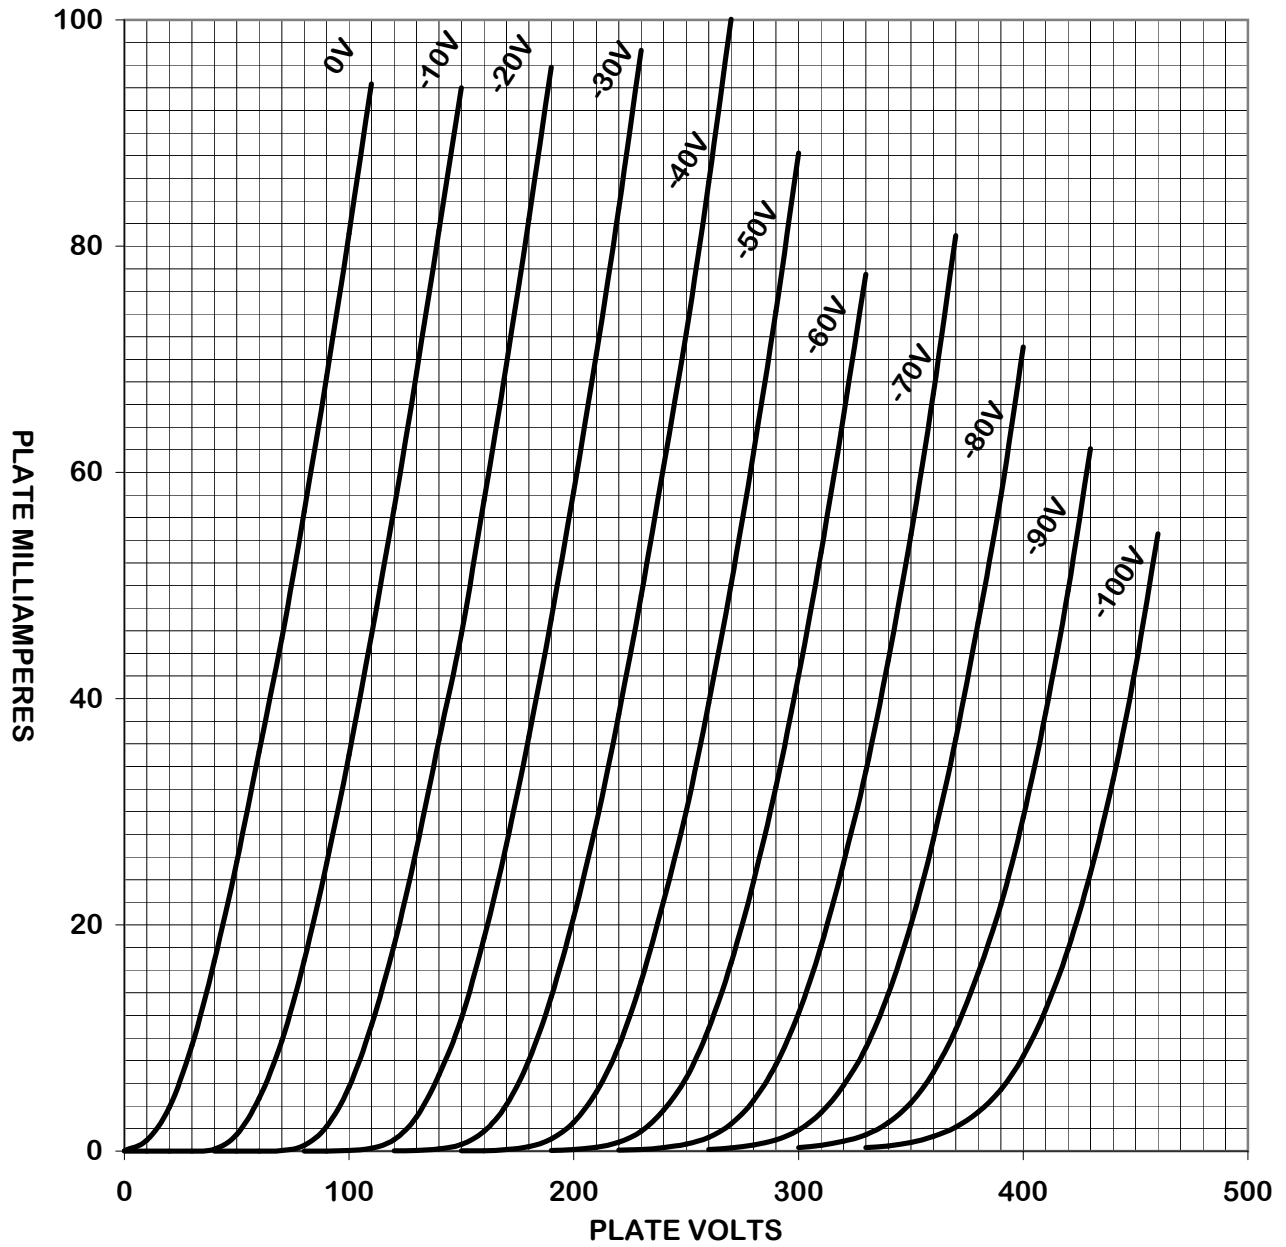

6B4G

AVERAGE PLATE CHARACTERISTICS

Curves Plotted by Parks Audio Company