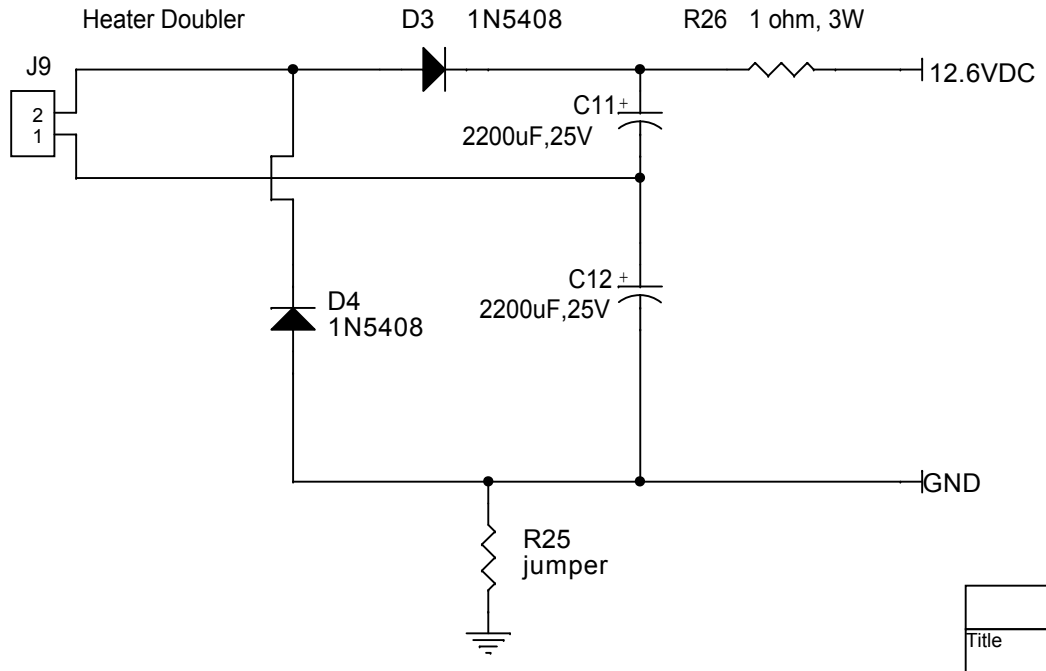

Title		
diytube clementine		
Size	Document Number	Rev
B	<Doc>	-
Date:	Wednesday, July 13, 2011	Sheet 1 of 4

Title		
diytube clementine		
Size	Document Number	Rev
A	<Doc>	-
Date:	Wednesday, July 13, 2011	Sheet 1 of 1