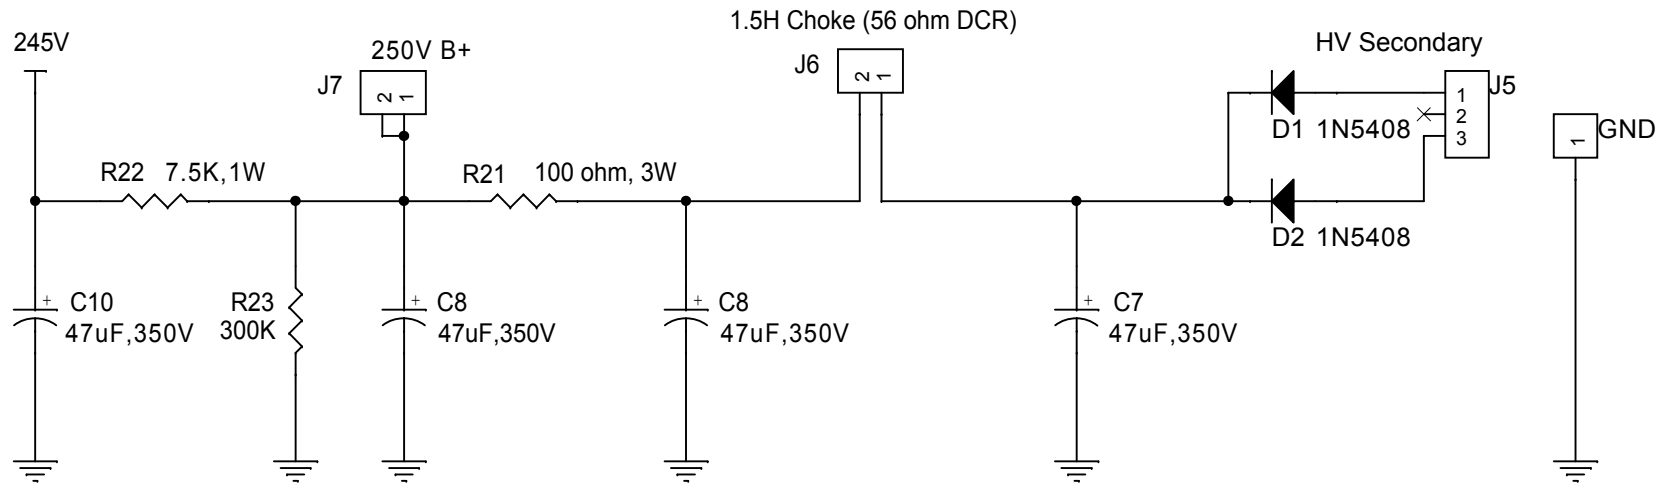

Title		
diytube clementine		
Size	Document Number	Rev
B	<Doc>	-
Date:	Wednesday, July 13, 2011	Sheet 1 of 4

Title		
diytube clementine		
Size	Document Number	Rev
A	<Doc>	-
Date:	Wednesday, July 13, 2011	Sheet 1 of 1