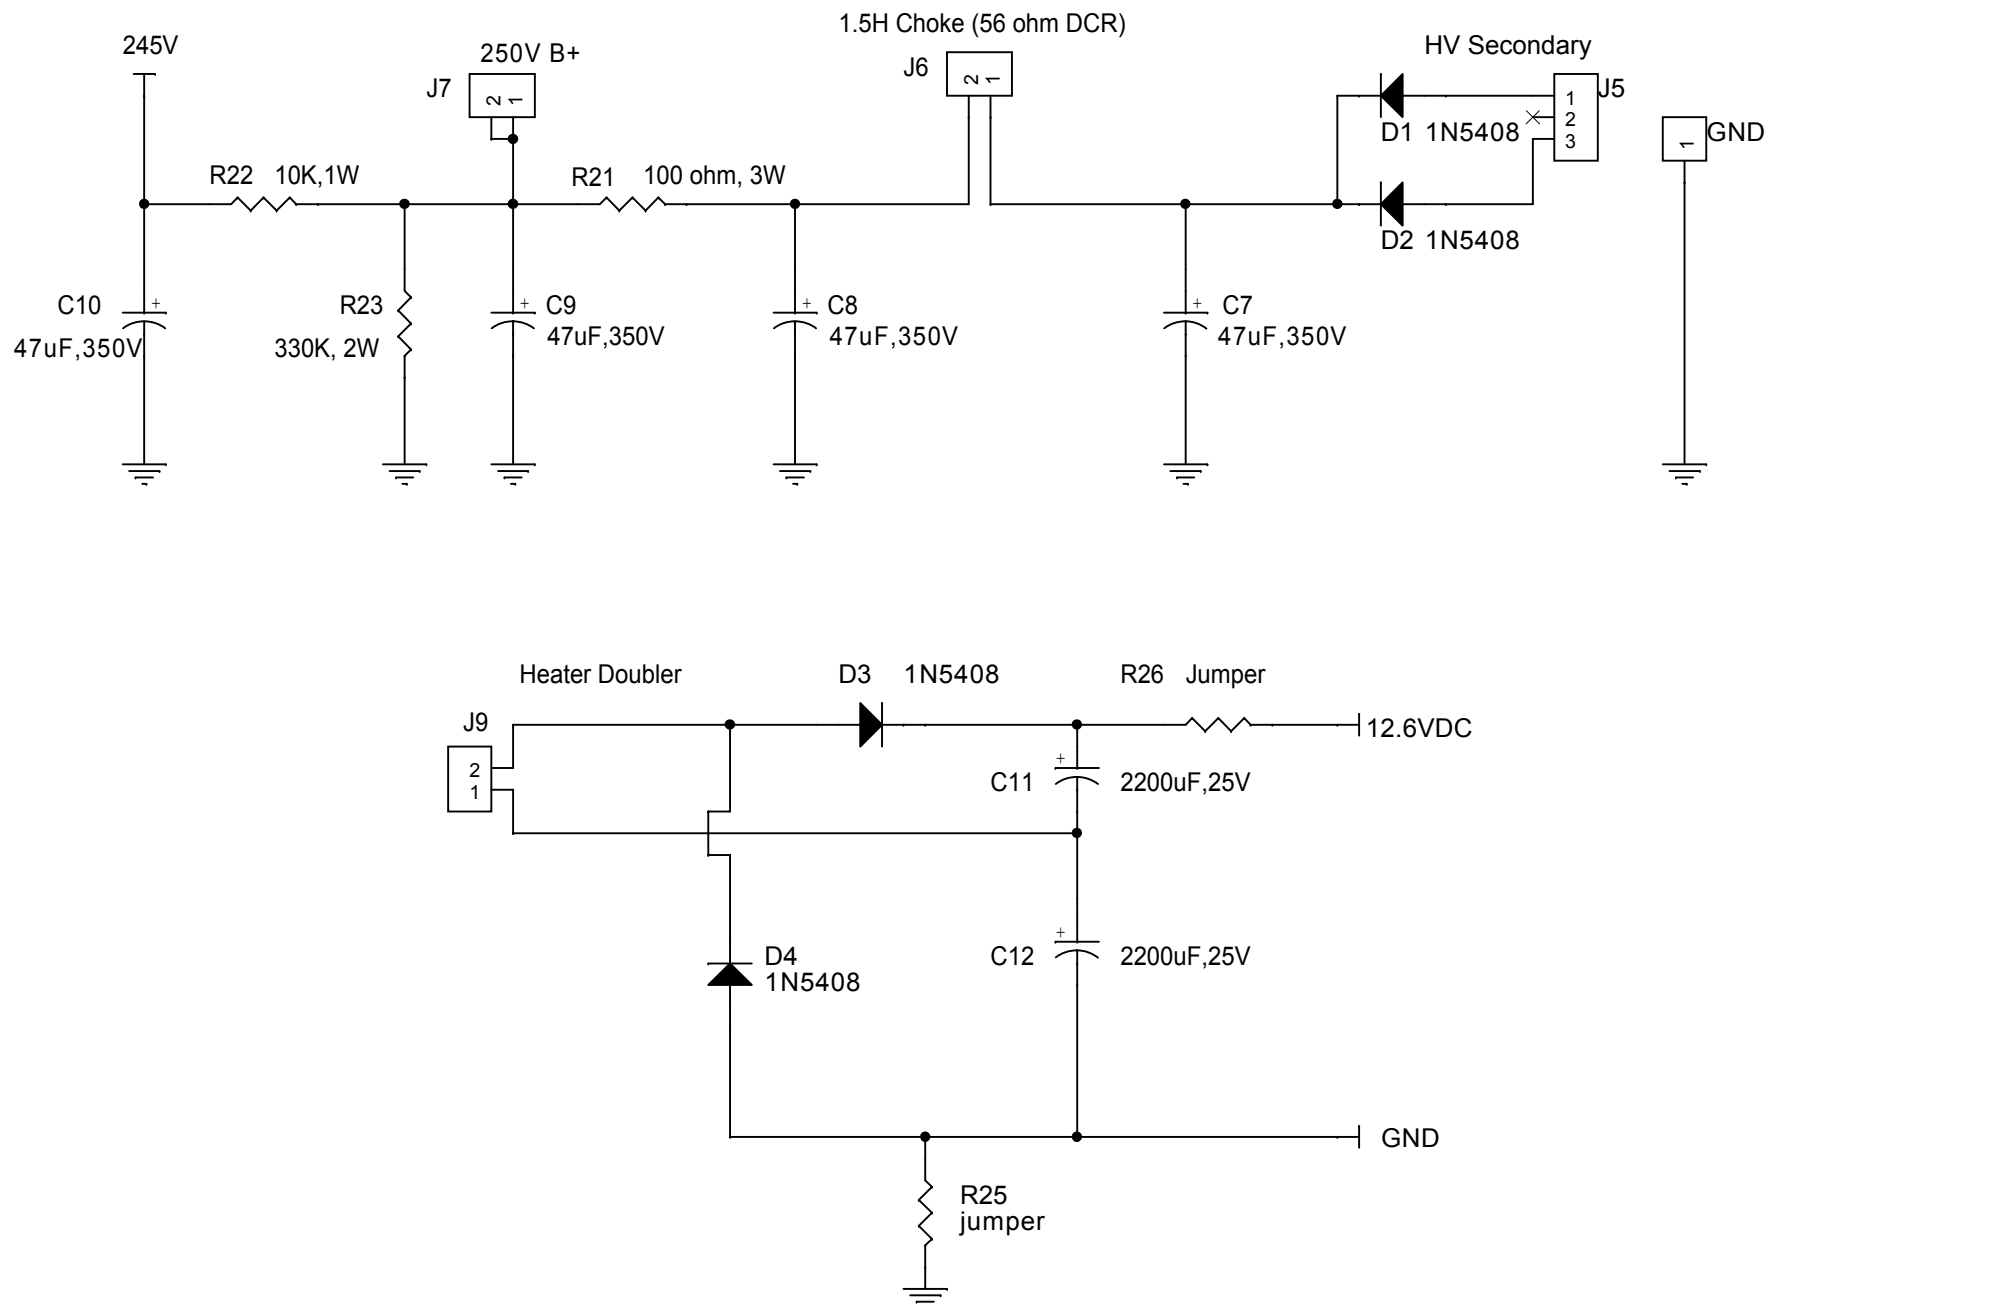

Title		
diy tube clementine darling		
Size	Document Number	Rev
Custom	Doc	-
Date:	Saturday, August 13, 2011	Sheet 1 of 2

Title		
diy*tube clementine darling		
Size	Document Number	Rev
Custom<Doc>		-
Date:	Saturday, August 13, 2011	Sheet 1 of 2